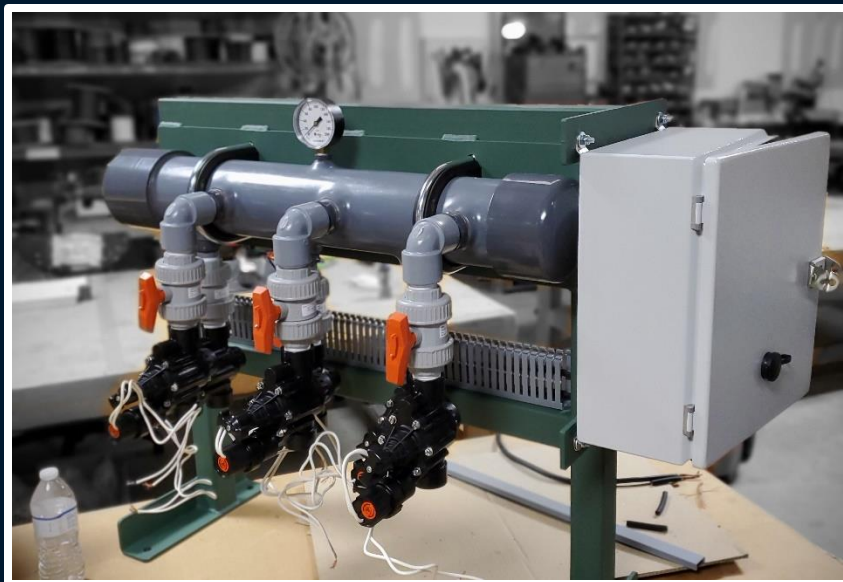

H2O Fido™ Standard Series Water System

Automated Control for Your Kg Splash Pad.

OUR STANDARD SERIES WATER SYSTEMS offer all the basic functions of our Premium systems but at a more affordable price range. Each is professionally assembled including easy mount rack, choreographing valves and enclosed computer operating system. The PLC controller is contained in a NEMA4X rated enclosure and includes plug-and-play settings that are programed through a laptop PC.

- ✓ Starts with H2O Fido™ Touch Activator
- ✓ Independent valve sequencing 2 – 8 zones
- ✓ Operates up to two separate pads
- ✓ Puddle Play™ Compatible
- ✓ Unlimited sequencing variations
- ✓ Choose operation and run-time duration
- ✓ Choose Days and Hours of operation
- ✓ Touch and Toggle display through your Laptop PC