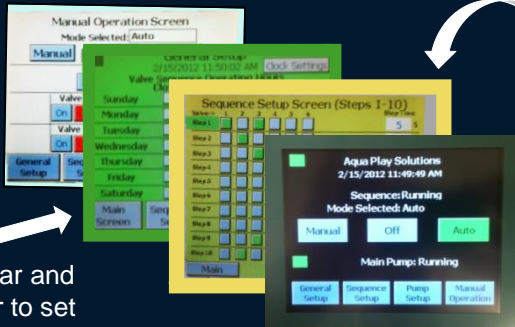

H2O Fido™ Premium Water System Kiosk

Commercial Grade Automation for Kg Splash Pads

H2O Fido Premium water system kiosks offer our most complete, secure and comprehensive control of your splash pad. They include a manifold assembly with 304 stainless steel header and our Premium splash pad controller with the best Siemens® components to control up to 24 different spray effects. You will also get the water saving advantages that these systems avail you of like operating times, operating days of the week and even preset water usage control programs. Each includes a locking, steel enclosure to keep everything secure in most any setting or environment.

Manual Mode enables quick check of valves, sprays and pumps for external issue isolation

Closed on Sunday? Clear and easy operating calendar to set days and hours of operation

Choreograph each spray (or spray group) with touch-n-toggle simplicity. Endless combinations - or - create 3 pre-set patterns