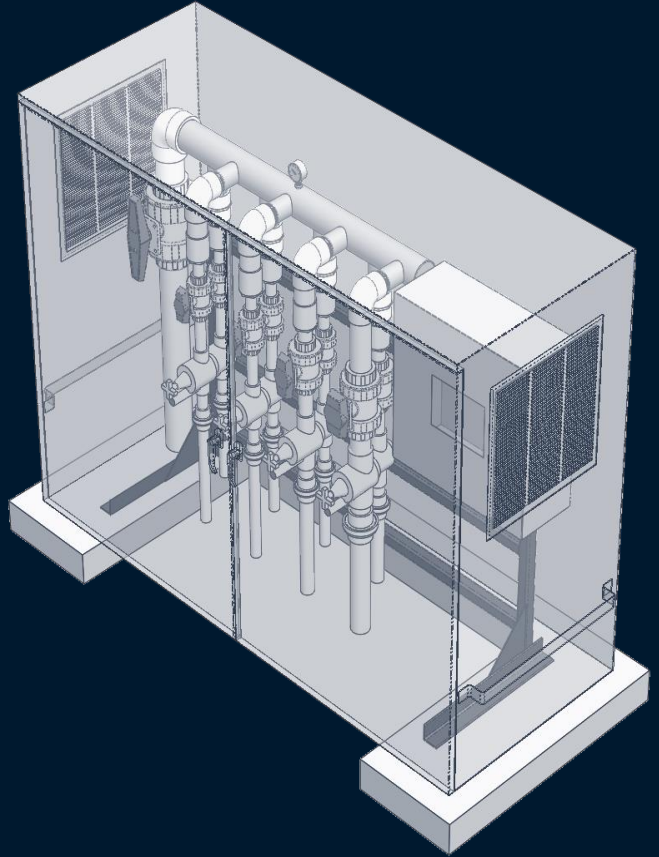

H2O Fido™ Premium Water System Kiosk

Commercial Grade Automation for Kg Splash Pads

H2O Fido Premium water system kiosks offer our most complete, secure and comprehensive control of your splash pad. They include a manifold assembly with 304 stainless steel header and our Premium splash pad controller with the best Siemens® components to control up to 24 different spray effects. You will also get the water saving advantages that these systems avail you of like operating times, operating days of the week and even preset water usage control programs. Each includes a locking, steel enclosure to keep everything secure in most any setting or environment.

Manual Mode enables quick check of valves, sprays and pumps for external issue isolation

Closed on Sunday? Clear and easy operating calendar to set days and hours of operation

Choreograph each spray (or spray group) with touch-n-toggle simplicity. Endless combinations - or - create 3 pre-set patterns